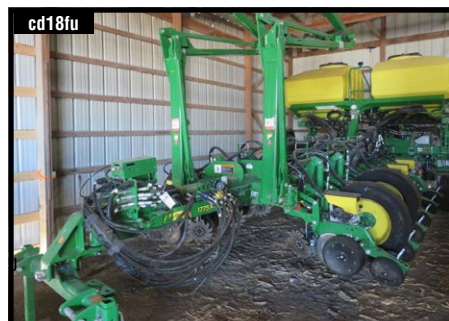

For Questions, please call Paul Krause at 712-390-2963

**AUCTIONEERS: WINEGARDEN AUCTIONEERING LLC
POCAHONTAS, IOWA**

RICK & KENDRA WINEGARDEN, OWNERS 712.335.3117

More pictures & info at: salebarn.ncn.net